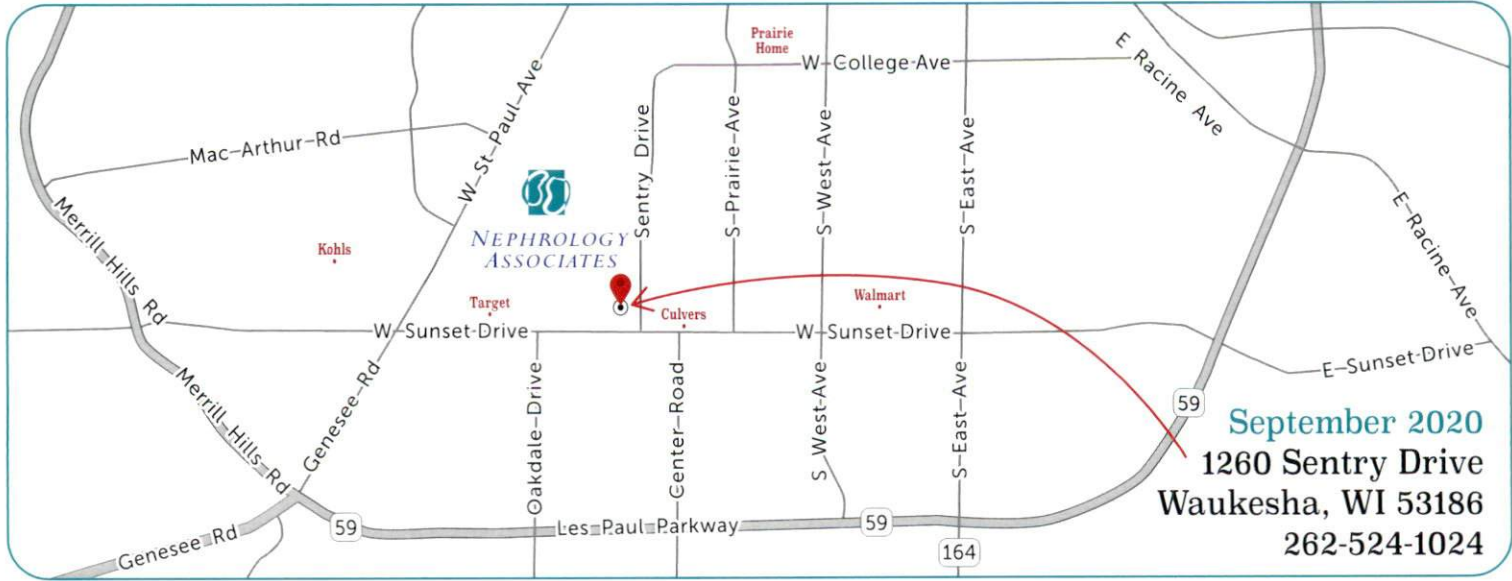

*we are* **MOVING** Find us at our new location  
in **September 2020**

1260 Sentry Drive • Waukesha, WI 53186 • 262-524-1024 • Fax 262-524-8767

Hours: Monday – Thursday 9:00 AM – 4:30 PM • Friday 9:00 AM – 3:30 PM

**September 2020**  
**1260 Sentry Drive**  
**Waukesha, WI 53186**  
**262-524-1024**